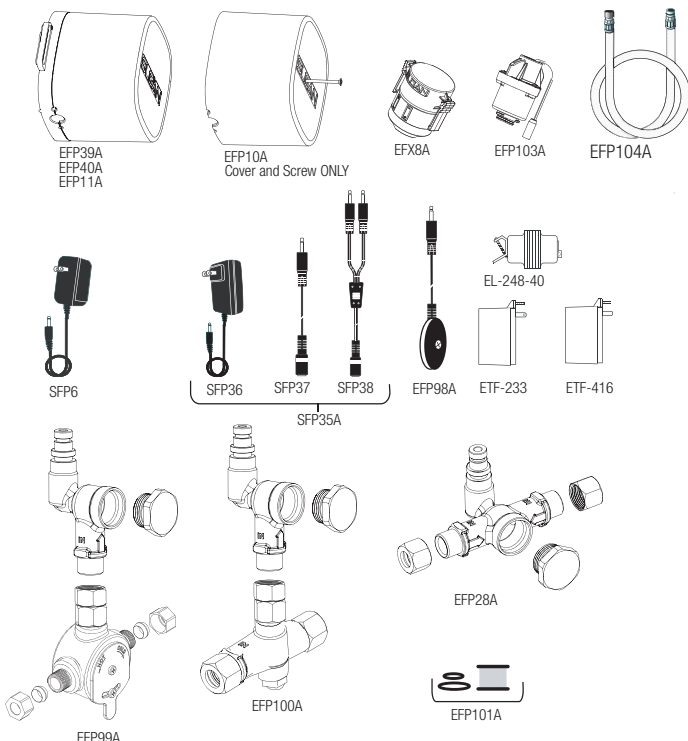

Optima® EBF-550/EBF-550-S/ETF-500

ETF-500-S Parts & Accessories

ETF-500 Wall Mount, hardwired
ETF-500-S Wall Mount, hardwired
EBF-550 Wall Mount, battery
EBF-550-S Wall Mount, battery

SPOUT ASSEMBLY

Description	Code No.	Part No.
Spout Assembly ETF-500/EBF-550	0367084	EFP84A
Spout Assembly ETF-500-S/EBF-550-S	0367086	EFP86A
Sensor & Cable Assembly	0367083	EFP83A
Spout Mounting Assembly	0315060	EBF110A

SPRAYHEAD OPTIONS

Description	Type	Code No.	Part No.
0.35 GPM/1.3 Lpm	MLM	0365793	ETF839
0.5 GPM/1.9 Lpm	MLM	0365420	ETF801
1.0 GPM/3.8 Lpm	MLM	0365454	ETF852
1.5 GPM/5.7 Lpm	LAM	0365387	ETF687
1.5 GPM/5.7 Lpm	Shower	0328134	AC55-A
2.2 GPM/8.3 Lpm	LAM	0365147	ETF621
Aerator Adapter (not required for shower spray head)		0305784	ETF178

BELOW DECK ASSEMBLIES

Description	Code No.	Part No.
Control Box No Turbine	0367039	EFP39A
Control Box Turbine 0.5 gpm	0367040	EFP40A
Control Box Turbine 1.5 gpm	0367011	EFP11A
Quick Connect Spout Hose 36"	0367104	EFP104A
Control Box Cover w/Screw	0367010	EFP10A
Solenoid Assembly	0367103	EFP103A
Battery Pack	3324113	EFX8A
Double Inlet Tee Filter Assembly	0367028	EFP28A
BDM & Single Inlet Tee Filter Assembly Kit	0367099	EFP99A
BDT & Single Inlet Tee Filter Assembly Kit	0367100	EFP100A
Replacement Filter Pack-(5) Filter (5) Large O-rings (5) Small O-rings	0367101	EFP101A
24 VAC Power Harness Assembly	0367098	EFP98A
110V/6 VDC Power Supply	0362006	SFP6
100-240 VAC/6 VDC Power Supply	0362016	SFP36
120/24 VAC Power Supply	0365534PK	ETF-233
120/24 VAC Power Supply (Canada) Plug-in	0365879	ETF-416
120/24 VAC Power Supply (Box Mount)	0345370PK	EL-248-40
Extension Cable	0362017	SFP37
Splitter Cable	0362018	SFP38
Gang Adapter Kit	0362035	SFP35A