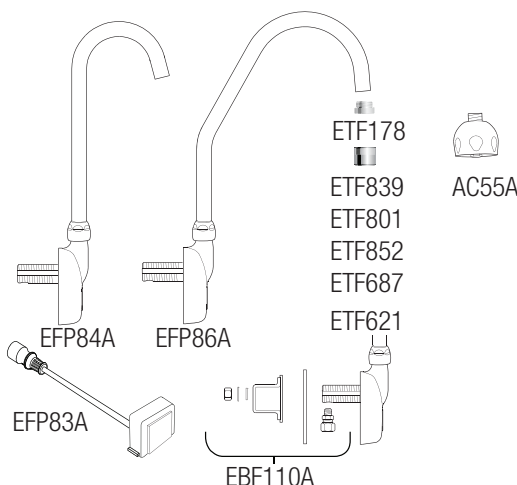

Optima® EBF-550/EBF-550-S/ETF-500

ETF-500-S Parts & Accessories

ETF-500 Wall Mount, hardwired
ETF-500-S Wall Mount, hardwired
EBF-550 Wall Mount, battery
EBF-550-S Wall Mount, battery

SPOUT ASSEMBLY

Description	Code No.	Part No.
Spout Assembly ETF-500/EBF-550	0367084	EFP84A
Spout Assembly ETF-500-S/EBF-550-S	0367086	EFP86A
Sensor & Cable Assembly	0367083	EFP83A
Spout Mounting Assembly	0315060	EBF110A

SPRAYHEAD OPTIONS

Description	Type	Code No.	Part No.
0.35 GPM/1.3 Lpm	MLM	0365793	ETF839
0.5 GPM/1.9 Lpm	MLM	0365420	ETF801
1.0 GPM/3.8 Lpm	MLM	0365454	ETF852
1.5 GPM/5.7 Lpm	LAM	0365387	ETF687
1.5 GPM/5.7 Lpm	Shower	0328134	AC55-A
2.2 GPM/8.3 Lpm	LAM	0365147	ETF621
Aerator Adapter (not required for shower spray head)		0305784	ETF178

BELOW DECK ASSEMBLIES

Description	Code No.	Part No.
Control Box No Turbine	0367039	EFP39A
Control Box Turbine 0.5 gpm	0367040	EFP40A
Control Box Turbine 1.5 gpm	0367011	EFP11A
Quick Connect Spout Hose 36"	0367104	EFP104A
Control Box Cover w/Screw	0367010	EFP10A
Solenoid Assembly	0367103	EFP103A
Battery Pack	3324113	EFX8A
Double Inlet Tee Filter Assembly	0367028	EFP28A
BDM & Single Inlet Tee Filter Assembly Kit	0367099	EFP99A
BDT & Single Inlet Tee Filter Assembly Kit	0367100	EFP100A
Replacement Filter Pack-(5) Filter (5) Large O-rings (5) Small O-rings	0367101	EFP101A
24 VAC Power Harness Assembly	0367098	EFP98A
110V/6 VDC Power Supply	0362006	SFP6
100-240 VAC/6 VDC Power Supply	0362016	SFP36
120/24 VAC Power Supply	0365534PK	ETF-233
120/24 VAC Power Supply (Canada) Plug-in	0365879	ETF-416
120/24 VAC Power Supply (Box Mount)	0345370PK	EL-248-40
Extension Cable	0362017	SFP37
Splitter Cable	0362018	SFP38
Gang Adapter Kit	0362035	SFP35A