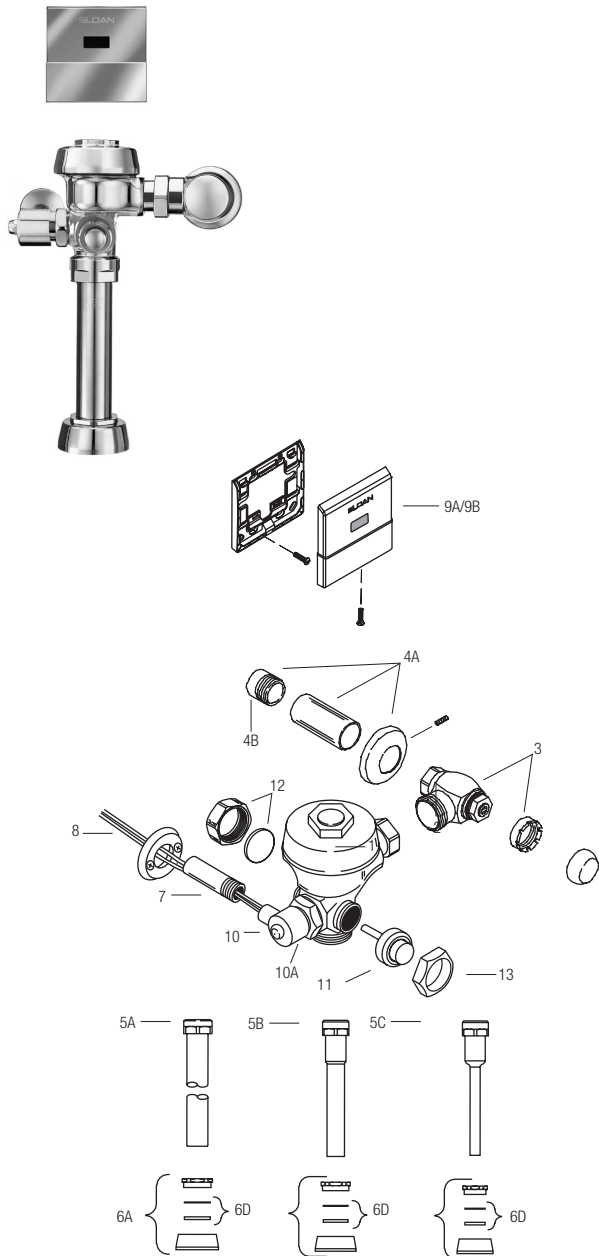

Optima® Royal® ES-S TMO Exposed Flushometer

ROYAL® OPTIMA® ES-S TMO EXPOSED FLUSHOMETER PARTS LIST

Item No.	Code No.	Part No.	Description
1.	‡		Solenoid Activated Valve Assembly
2.	‡	H-700-A	Bak-Chek® Control Stop
3.	3308772	H-1010-A	Vandal Resistant Stop Cap
4A.	3308782	H-633-AA	1" (25 mm) Sweat Solder Kit
4B.	3308603	H-532	Adapter, 1" NPT to 1" Tube
	3308607	H-535	Adapter, 3/4" NPT to 3/4" Tube
5A.	—	V-600-AA	1-1/2" (38 mm) Vacuum Breaker Assembly CP (Models 110/111, 115, and 116)
5B.	—	V-600-AA	1-1/4" (32 mm) x 9" (229 mm) Vacuum Breaker Assembly CP (Model 180 ES-S)
5C.	—	V-600-AA	3/4" (19 mm) x 9" (229 mm) Vacuum Breaker Assembly CP (Model 186 ES-S)
6A.	0306146	F-5-AT	1-1/2" (38 mm) Spud Coupling Assembly CP (Models 110/111, 115, and 116)
6B.	0306140	F-5-AU	1-1/4" (32 mm) Spud Coupling Assembly CP (Model 180)
6C.	0306125	F-5-AW	3/4" (19 mm) Spud Coupling Assembly CP (Model 186)
6D.	SEE SLIP JOINT GASKETS AND RINGS ON TABLE BELOW		
7.‡	F-15		Tail Assembly
8.	0302323PK	B-110-A	Flange Assembly
9A.	3305107	EL-635-A	CP Cover Plate with Sensor (Mounting Plate and Screws included) (Models 110/111, 115, and 116)
9B.	3305101	EL-645-A	CP Cover Plate with Sensor (Mounting Plate and Screws included) (Models 180 and 186)
10.	0305329	EL-124-2	CP 24V Solenoid Assembly Only
10A	3305043	EL-128-A	Actuator Cartridge Assembly (not shown detailed)
	3305045	EL-1028-A	Solenoid Assembly w/ Cartridge Assembly
11.	0303009	C-2-A	True Mechanical Override Button
12.	3325814	EBV-1017-A	CP Valve Handle Cap
13.	0301082PK	A-6	CP Nut
—	3345080	EL-1026-A	ES-S to ES-S-TMO Conversion Kit Exposed (not Shown) includes Body/Tail assembly (no inside parts or covers) #11, #12, #13, DO-22 and EL-110 o-rings
—	3305043	EL-128-A	Actuator Cartridge (not Shown)
—	3302306	B-51-A	Triple Seal Handle Repair Kit (not Shown)
—	3388015	H-1015-A	Flow Control Kit (HEU Only) (not Shown)